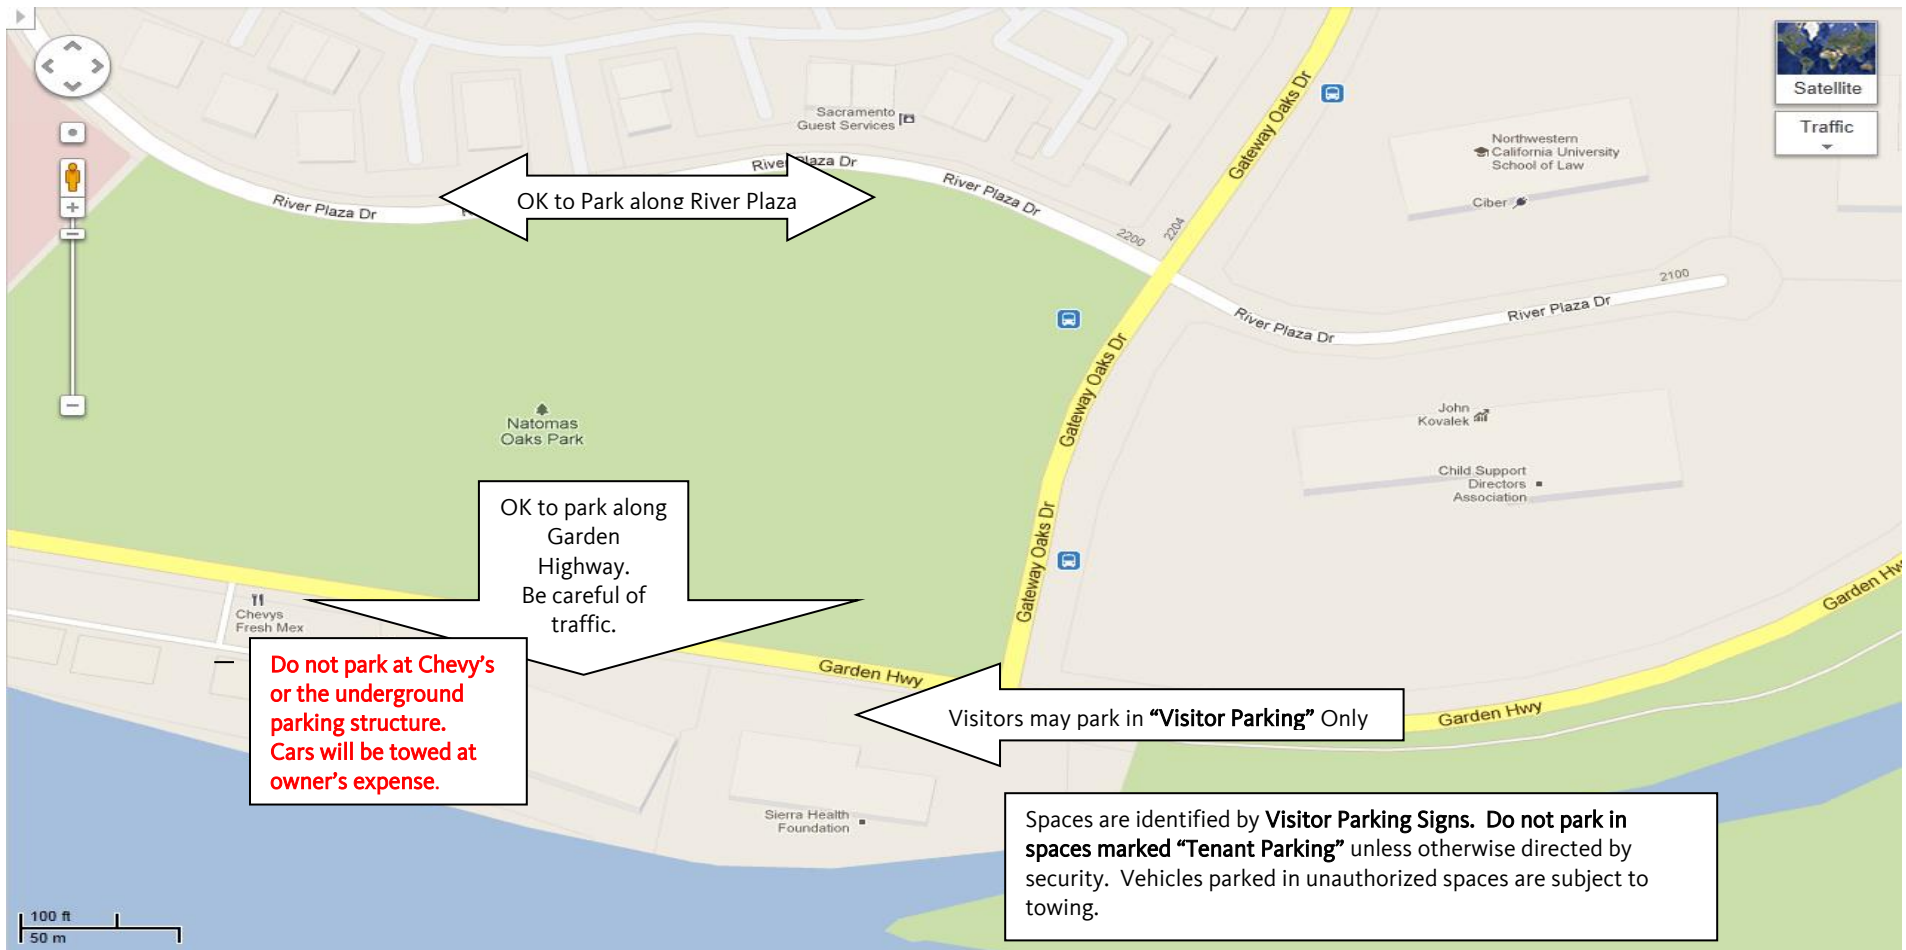

SIERRA HEALTH
FOUNDATION

THE CENTER
at Sierra Health Foundation

PARKING FOR 1321 GARDEN HIGHWAY

There is no public parking in the garage.